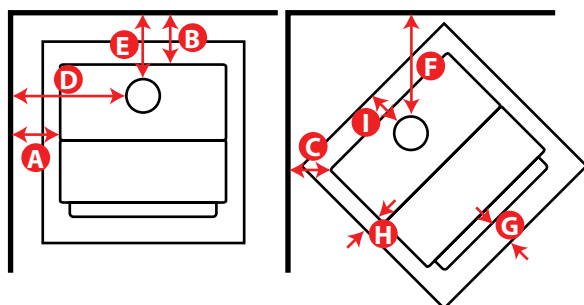

Clearances & Hearth Protection

	Single Wall Connector	Double Wall Connector
A	16"	16"
B	15"	10"
C	9-1/2"	7-1/2"
D	28"	27-1/2"
E	18-1/4"	12-3/4"
F	21"	18-1/2"
	USA	Canada
G	16"	18"
H	6"	8"
I	6"	8"