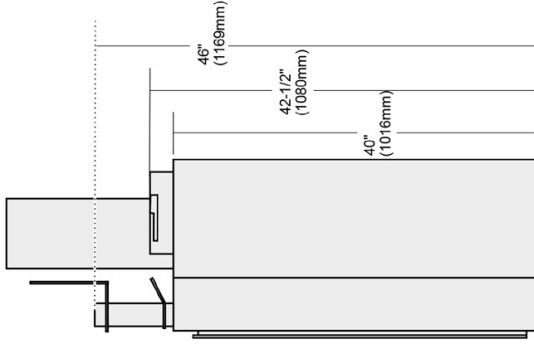

ProBuilder™ 42 Clean Face Framing Guide

Scan for Installation Manual

This document is for reference purposes only. Consult the installation manual BEFORE making installation decisions.