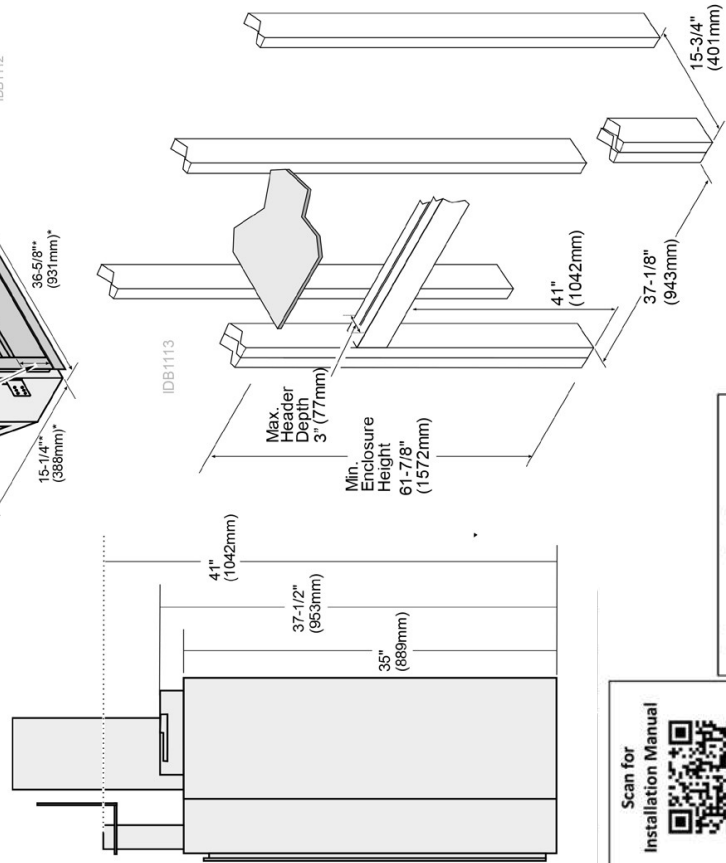

# ProBuilder™ 36 Clean Face Framing Guide

Scan for Installation Manual

This document is for reference purposes only. Consult the installation manual BEFORE making installation decisions.

# ProBuilder™ 42 Clean Face Framing Guide

Scan for Installation Manual

This document is for reference purposes only. Consult the installation manual BEFORE making installation decisions.