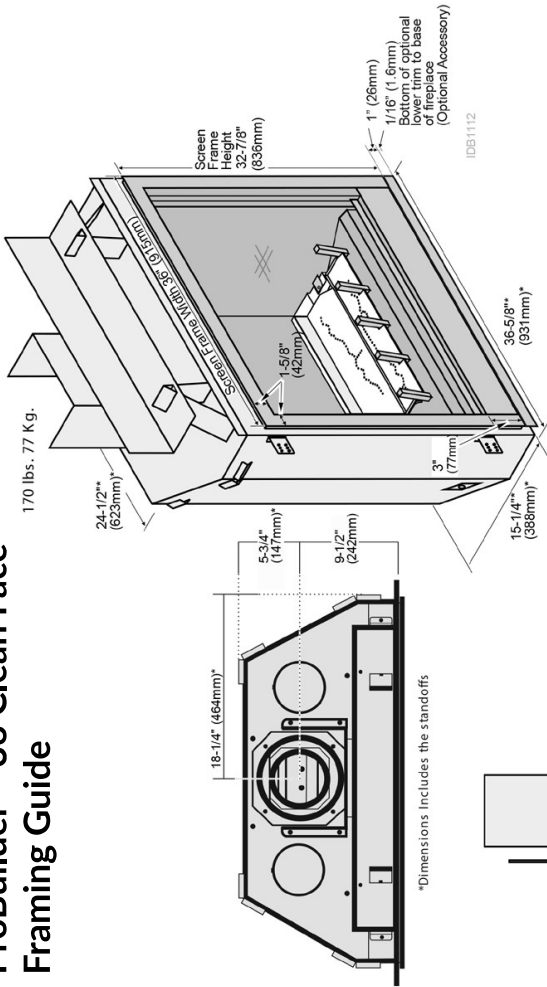

# ProBuilder™ 36 Clean Face Framing Guide

Scan for Installation Manual

This document is for reference purposes only. Consult the installation manual BEFORE making installation decisions.

# ProBuilder™ 42 Clean Face Framing Guide

Scan for Installation Manual

This document is for reference purposes only. Consult the installation manual BEFORE making installation decisions.