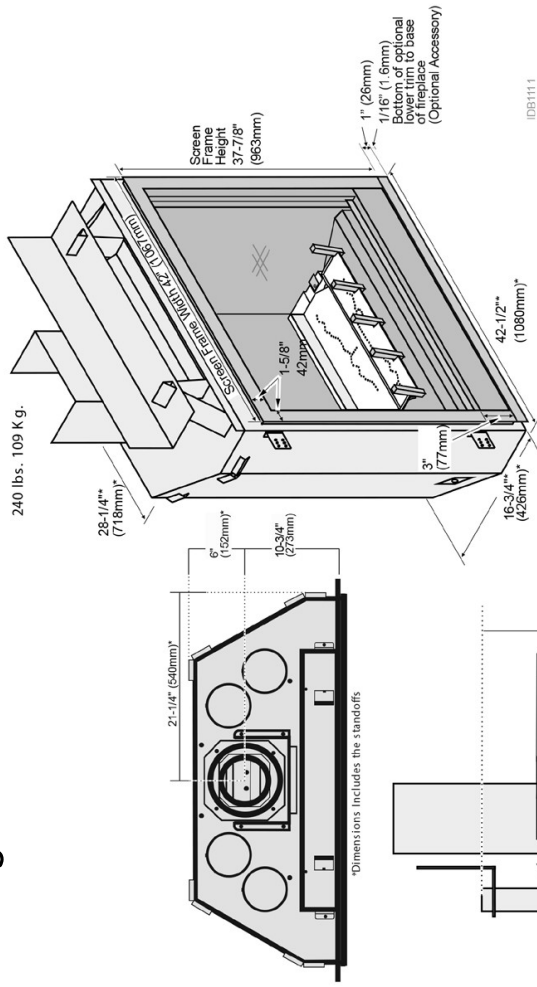

# ProBuilder™ 36 Clean Face Framing Guide

Scan for Installation Manual

This document is for reference purposes only. Consult the installation manual BEFORE making installation decisions.

# ProBuilder™ 42 Clean Face Framing Guide

Scan for Installation Manual

This document is for reference purposes only. Consult the installation manual BEFORE making installation decisions.