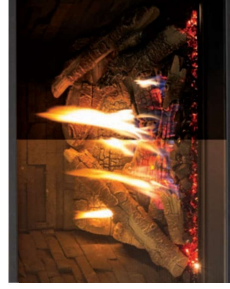

Ultra HD Log Set with Fluted Liner

Firebox Top Lighting (Left=On, Right=Off)