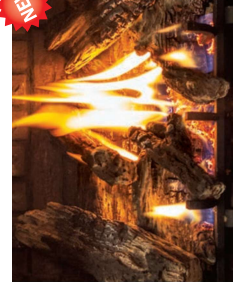

Glass Burner with Diamond Glass

Fireplace Specifications

BTU Maximum Input - NG	24,000 BTU
BTU Minimum Output*	12,000 BTU
Heating Area	1,400 ft²
P4 Efficiency	69.3%
Glass Size	682 in²
Fireplace Install Dims.	HEIGHT: 40" WIDTH: 34" DEPTH: 15 1/2"

* Turn down is based on a 50% valve.

NEW

Traditional Log Set