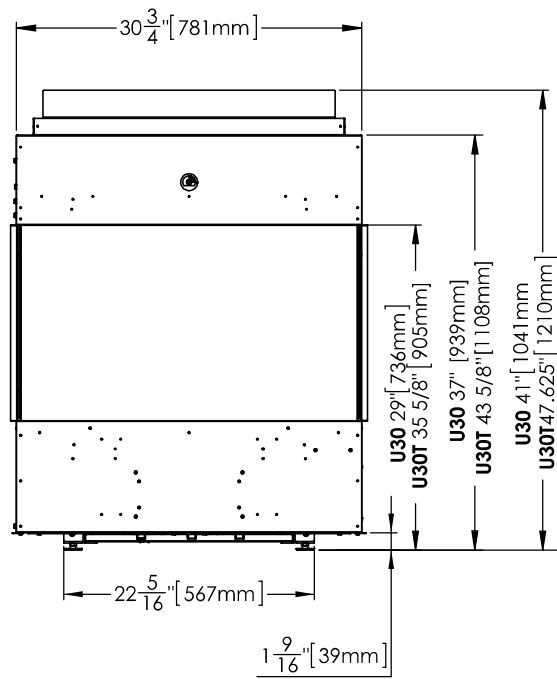

### Unit Dimensions

### Rating Label Location

Remove the outer glass barrier to access the rating label and lighting instructions. The sheet is attached to a length of chain and is never to be tampered with or removed. All important information for your fireplace is on this label such as the model specific serial number which you will need for warranty information. The sheet is located inside the cabinet behind the cooling fan.