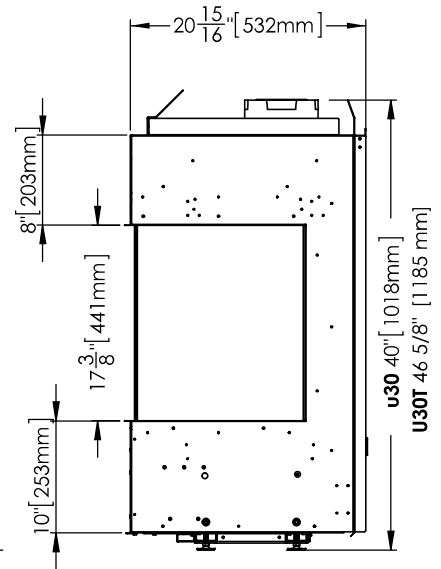

### Unit Dimensions

### Rating Label Location

Remove the outer glass barrier to access the rating label and lighting instructions. The sheet is attached to a length of chain and is never to be tampered with or removed. All important information for your fireplace is on this label such as the model specific serial number which you will need for warranty information. The sheet is located inside the cabinet behind the cooling fan.