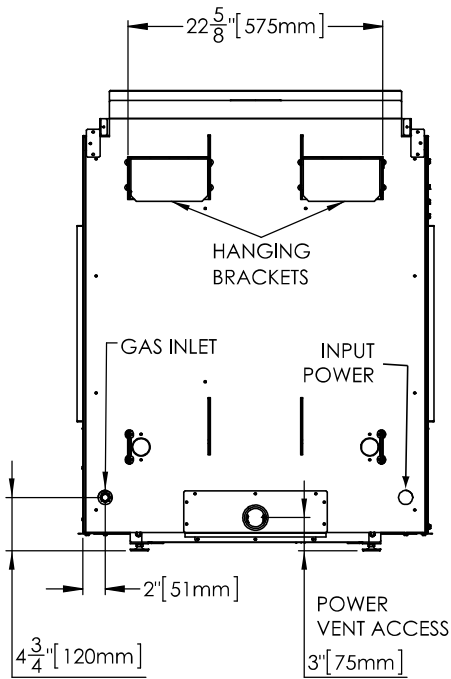

### Unit Dimensions

### Rating Label Location

Remove the outer glass barrier to access the rating label and lighting instructions. The sheet is attached to a length of chain and is never to be tampered with or removed. All important information for your fireplace is on this label such as the model specific serial number which you will need for warranty information. The sheet is located inside the cabinet behind the cooling fan.